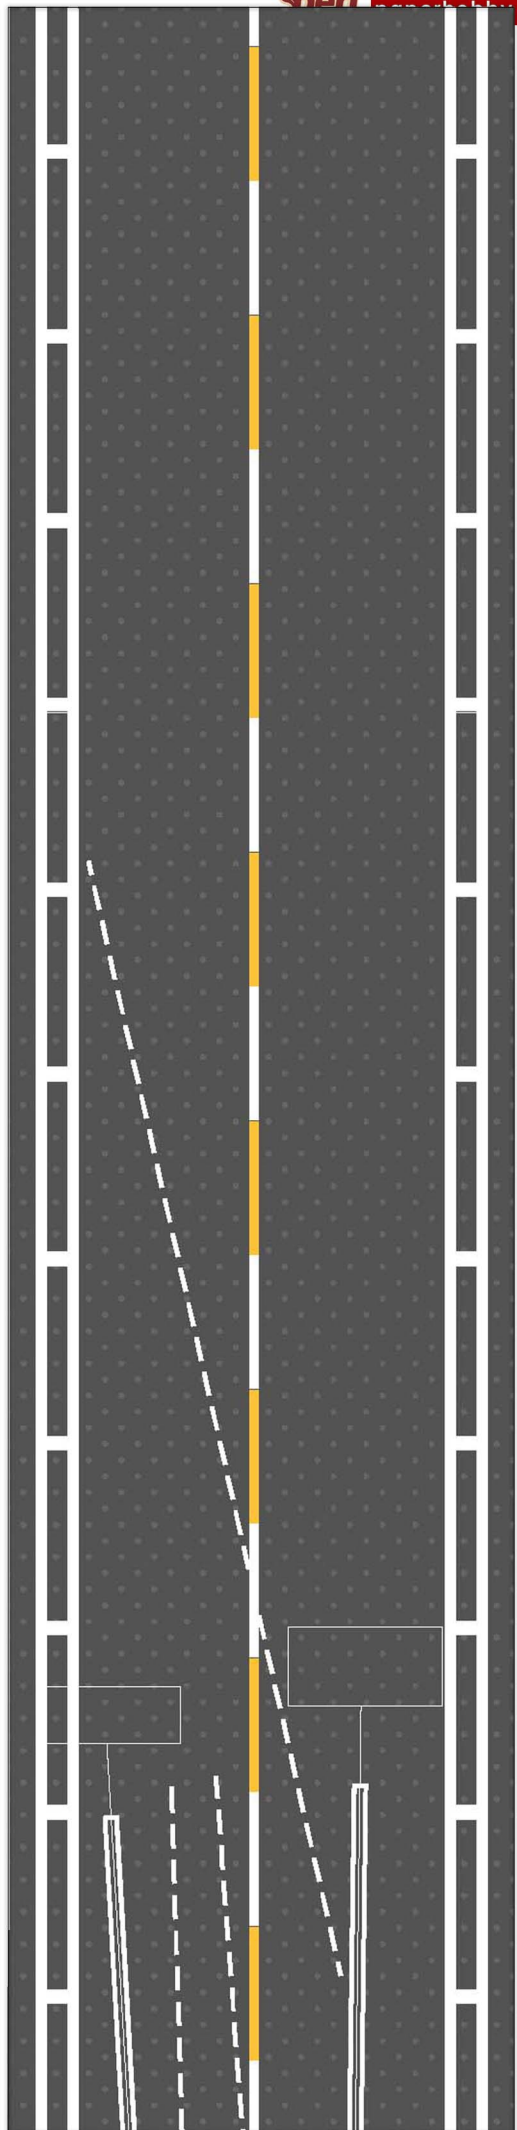

S.H.I.E.L.D HELICARRIER 1:800
FREE PAPERMODEL
RIZKY FERRIANSYAH 2019

D1

D2