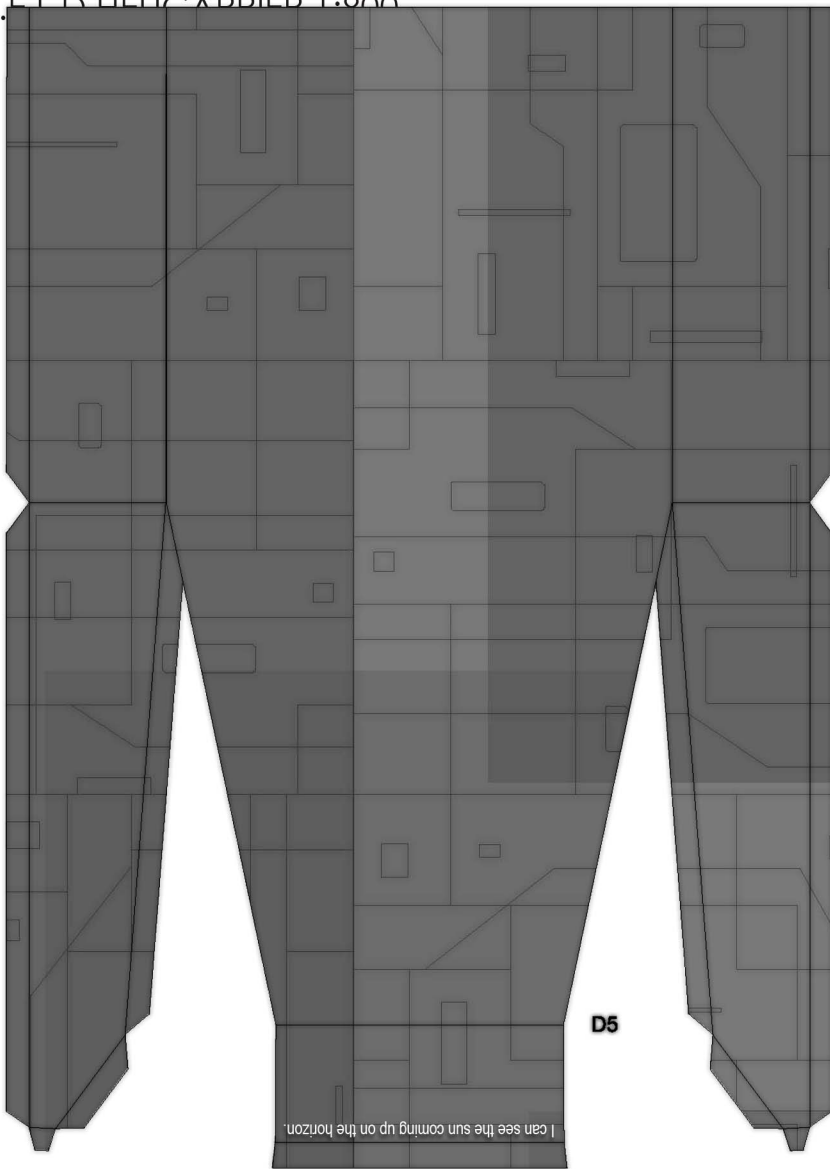

D5

I can see the sun coming up on the horizon.

D7

BEWARE OF JET ELAST AND ROTORS