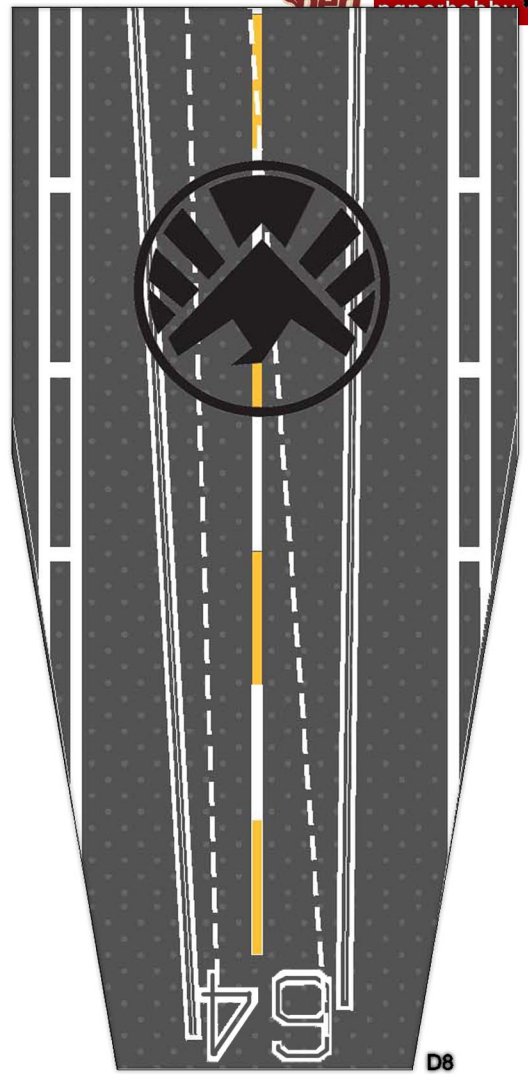

I can see the sun coming up on the horizon.